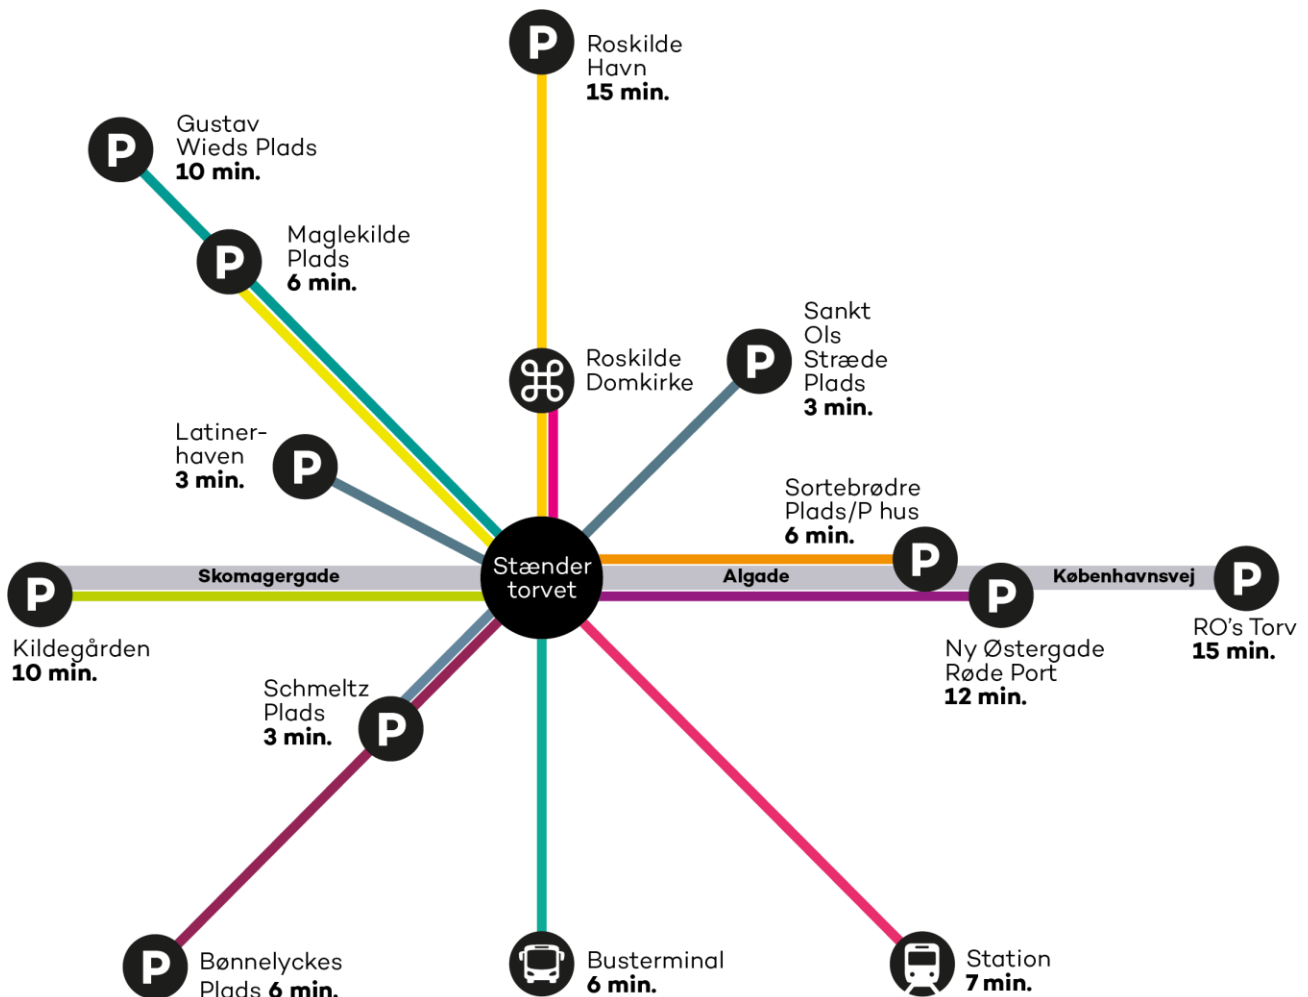

English: Parking in Roskilde

In Roskilde city centre, there are 2 hours of free parking and the option to buy extra time in the municipal car parks. Please note that some spaces in the city centre are private and different rules apply.

During this time, register your parking at a machine or with one of the apps below: Weekdays: 8am - 6pm
Saturdays: 8am - 2pm: No registration and no payment.
The area code is 4000

Use one of these apps:

Easypark, Parkpark, Parkman, Parkone, OK

Prices for parking:

1. and 2. hour: Free
3. hour: +15 DKK
4. hour: +15 DKK (total 30 DKK)
5. hour: +22 DKK (total 52 DKK)
6. hour: +22 DKK (total 74 DKK)
7. hour: +35 DKK (total 109 DKK)
8. hour: +35 DKK (total 144 DKK)

[Read more at Roskilde's webpage](#)