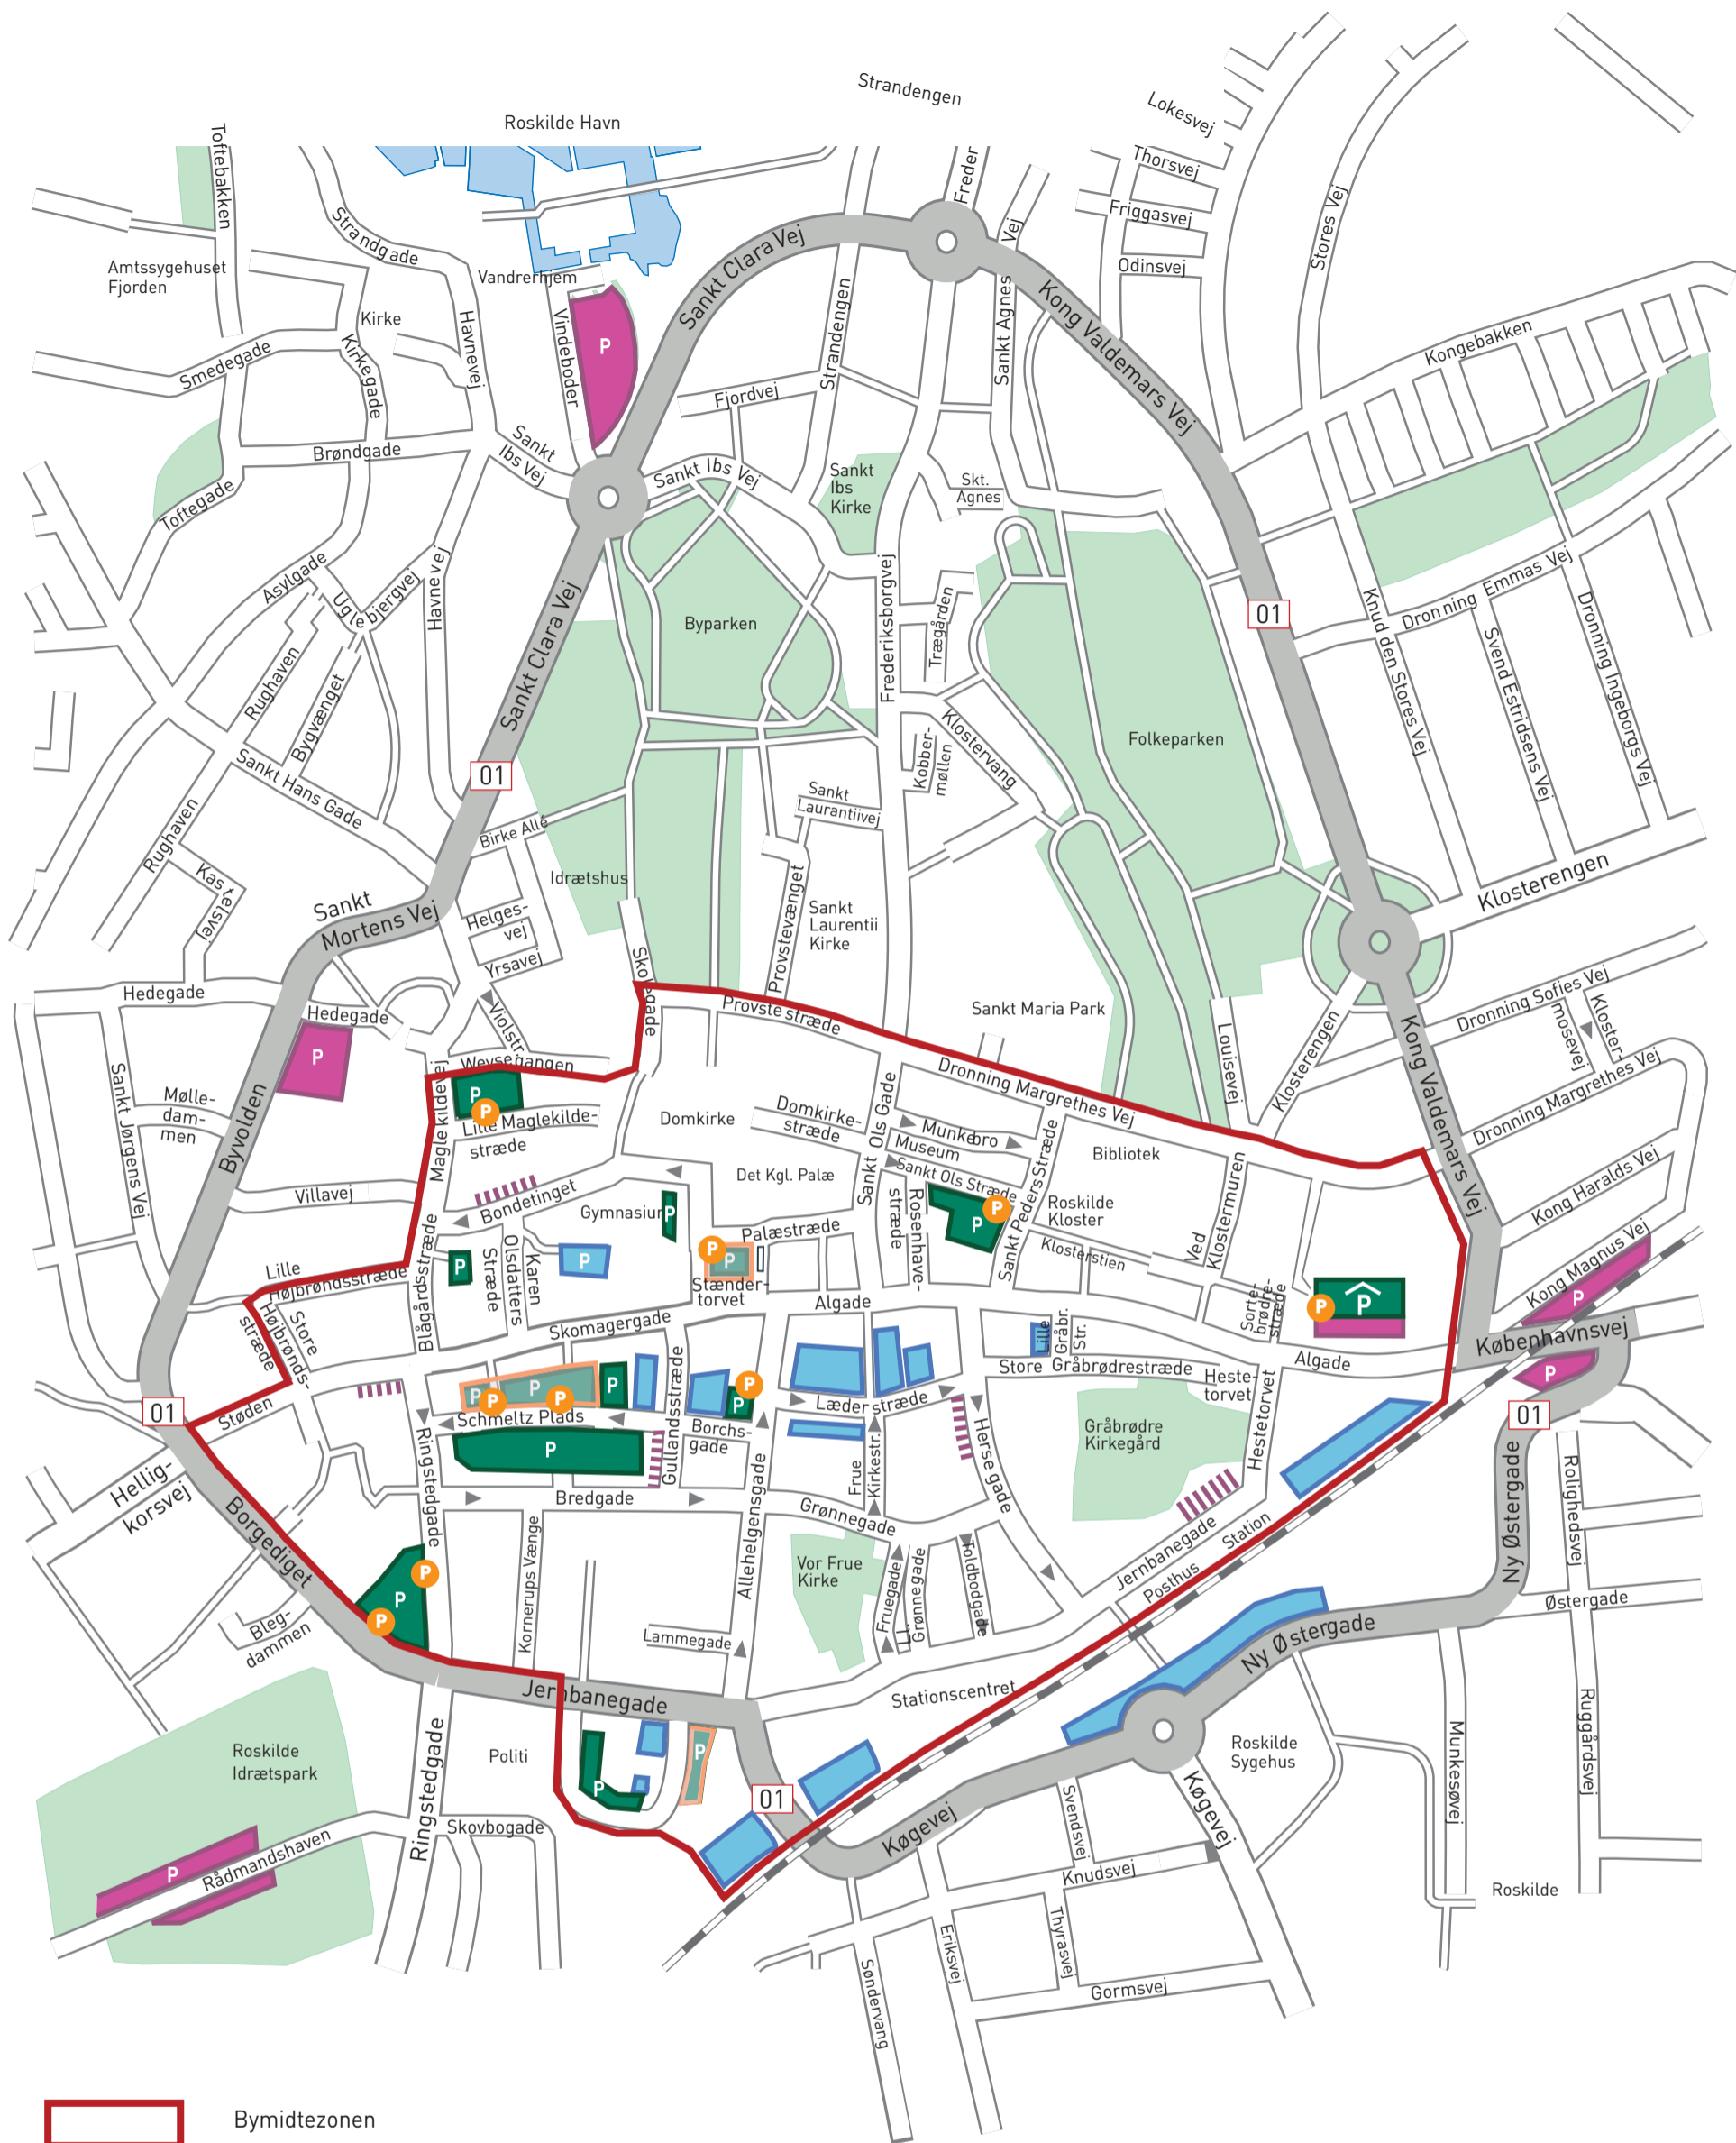

Bymidtazonen

Offentlige parkeringspladser inden for bymidtzone - registrering på app eller automat fra start

Offentlige parkeringspladser forbeholdt handlende - beboerlicens gælder ikke kl. 8-18/8-14

Offentlige parkeringspladser uden for parkeringszone - ubegrænset parkering - ingen registrering

Private parkeringspladser - ingen registrering - se anden skiltning

Kanstensparkering - 30 min. parkering med p-skive kl. 8-18/8-14

Betalingsautomater