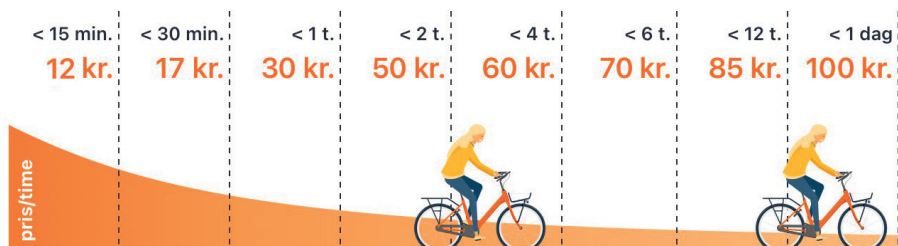

2

Find your bike and unlock the electronic lock with the app.

3

During the rental, you can open and lock your bike as much as you like.

4

Drop off the bike at an available drop-off location (find it in the app), lock it and stop your rental.

Rent the bike from 15 minutes to 14 days. You pay via the app with your credit card.

DONKEY
REPUBLIC

ROSKILDE
KOMMUNE